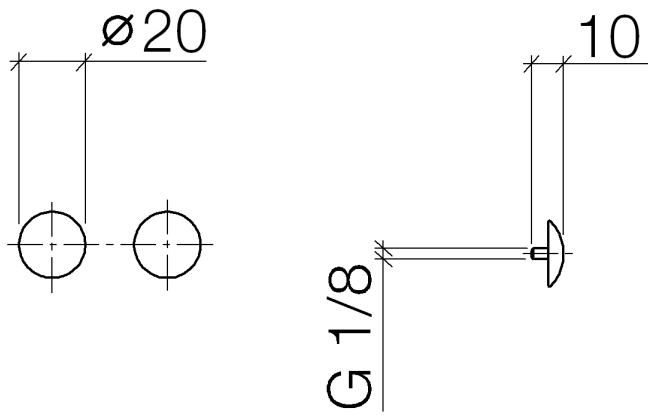

Decorative caps for Perfecto - Brushed Light Gold

IMO

12 801 970

• 1 pair

Including retaining screws available under order no.
12 800 970-FF

Fits: IMO, LULU, MADISON, MEM, TARA,
CL.1, LISSÉ, VAIA, META, CYO

	Brushed Light Gold	12 801 970-27
	Chrome	12 801 970-00
	Brushed Platinum	12 801 970-06
	Platinum	12 801 970-08
	Durabrand (23kt Gold)	12 801 970-09
	Dark Chrome	12 801 970-19
	Light Gold	12 801 970-26
	Brushed Durabrand (23kt Gold)	12 801 970-28
	Matte Black	12 801 970-33
	Brushed Bronze	12 801 970-42
	Brushed Champagne (22kt Gold)	12 801 970-46
	Champagne (22kt Gold)	12 801 970-47
	Brushed Chrome	12 801 970-93
	Brushed Dark Platinum	12 801 970-99

12 801 970

12 801 970

Parts for other
finishes can be found
here: Chrome

Spare parts list

No.	Item Number	Name	Quantity used	Delivery time
1	09 30 30 060-27	screw	2	60